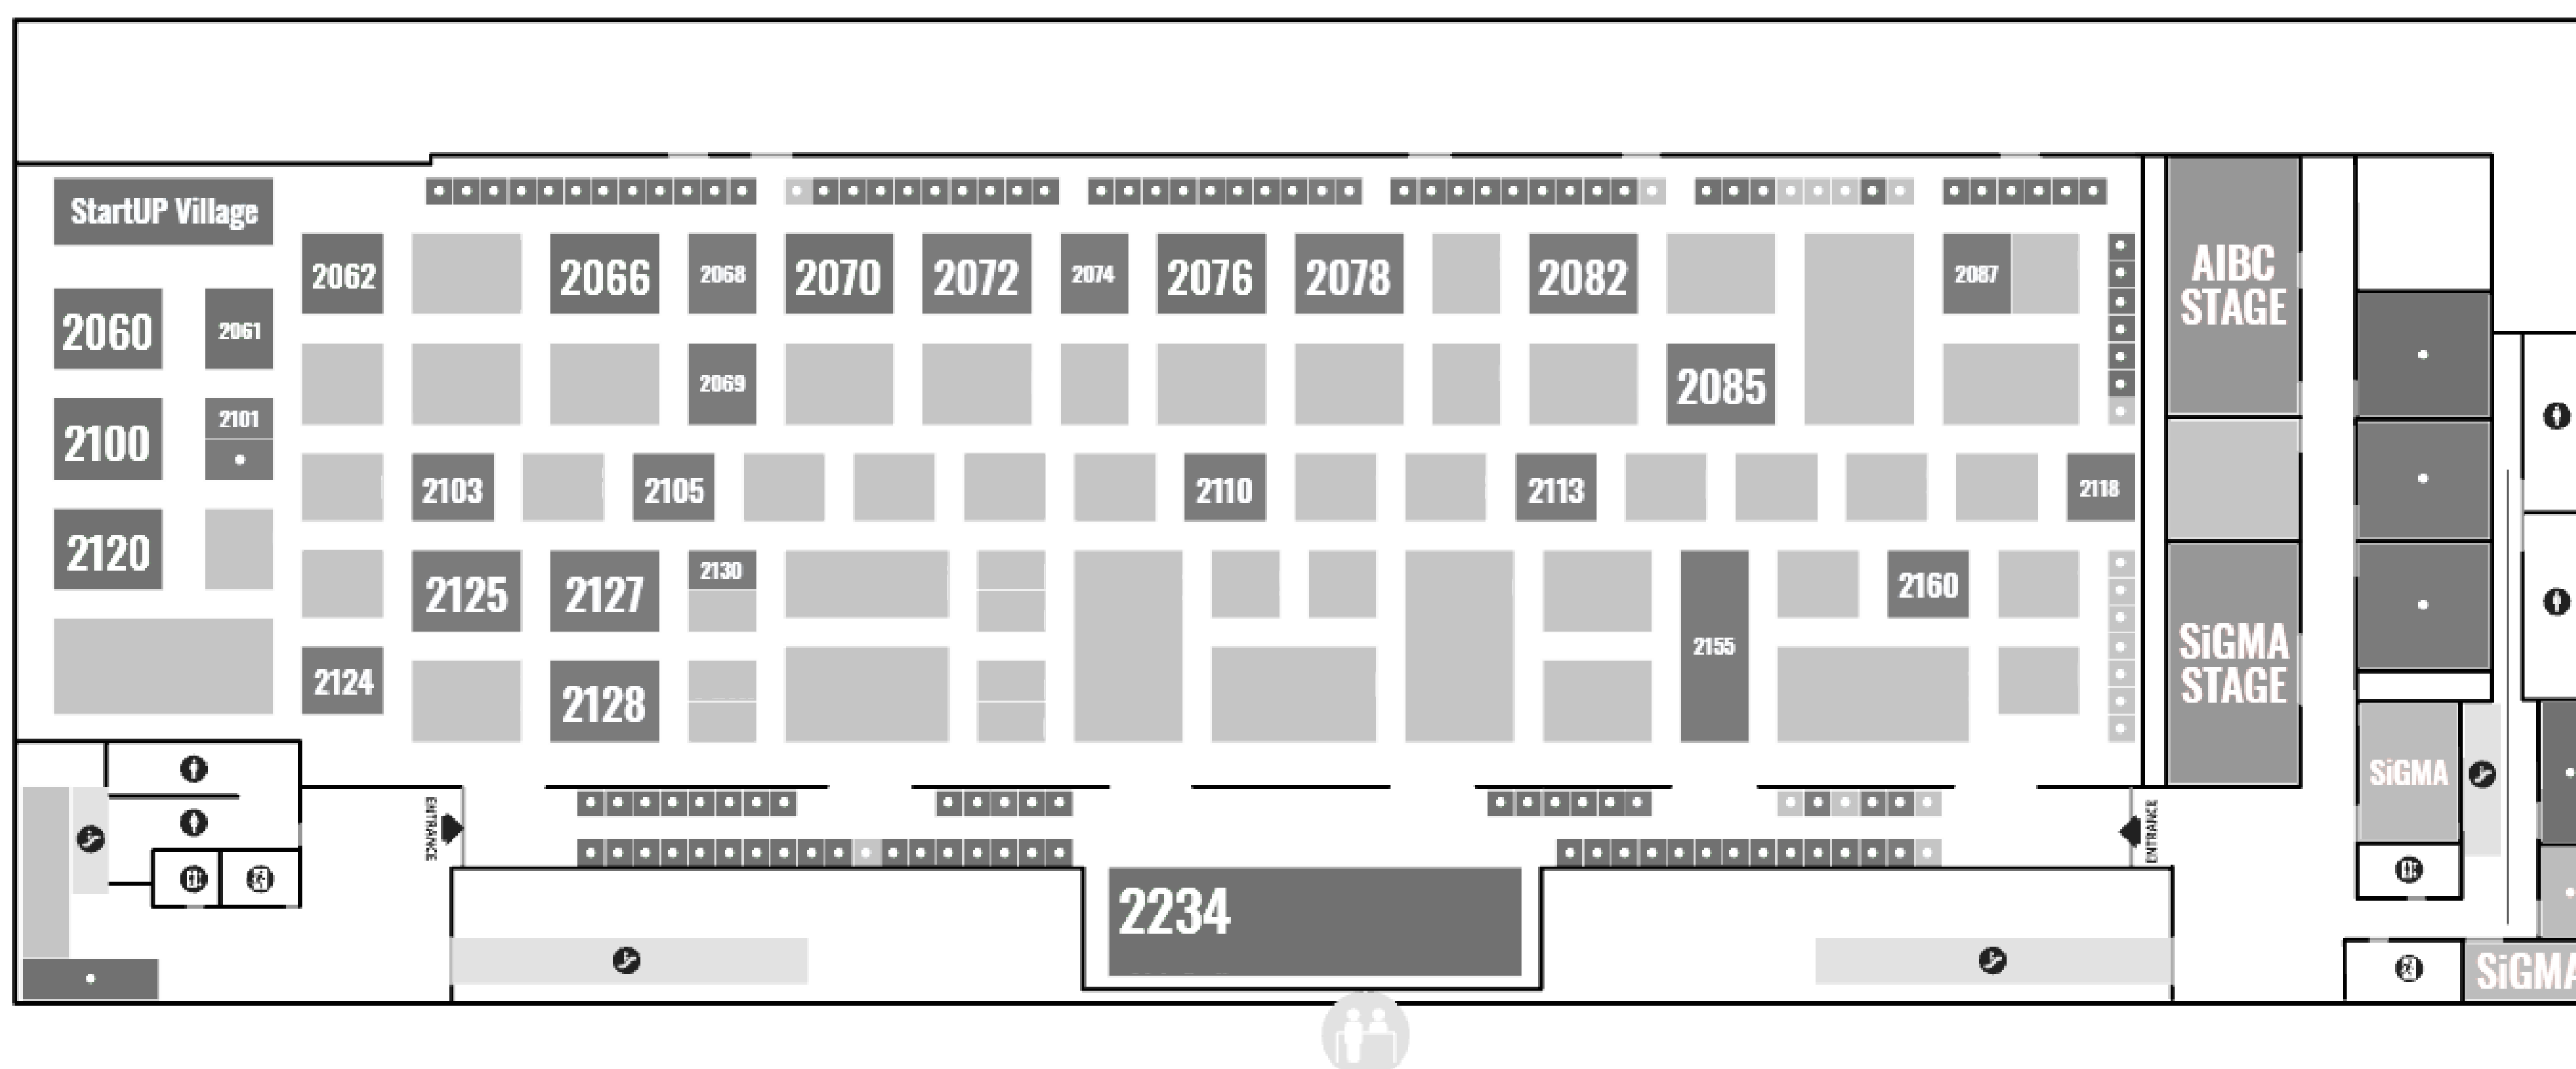

# Floor 1

# Floor 2

# SMX Convention Centre Manila

SIGMA Asia 2025, 03 - 04 June