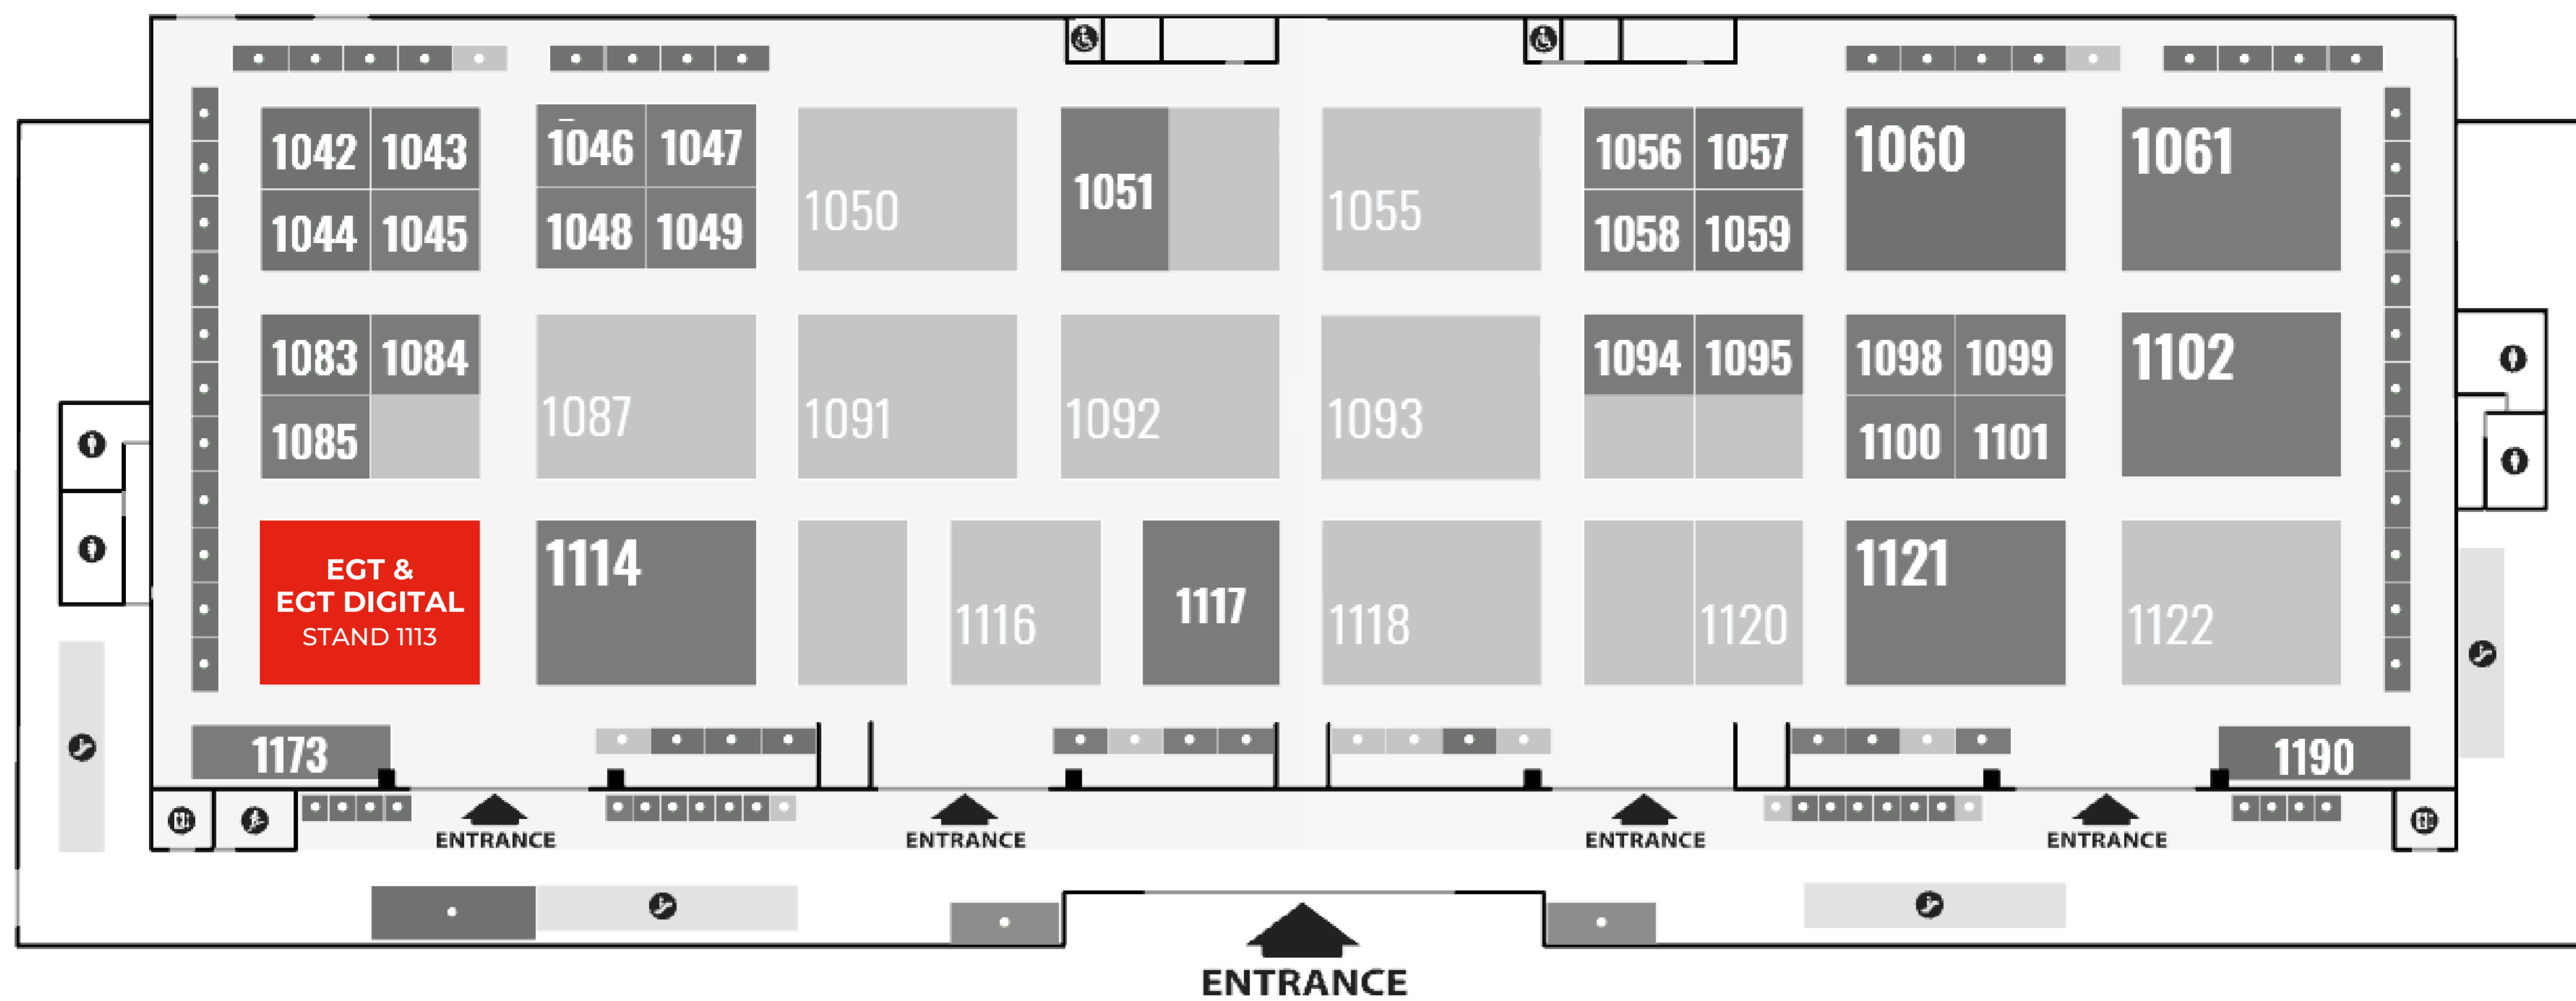

# Floor 1

# Floor 2

# SMX Convention Centre Manila

SIGMA Asia 2025, 03 - 04 June